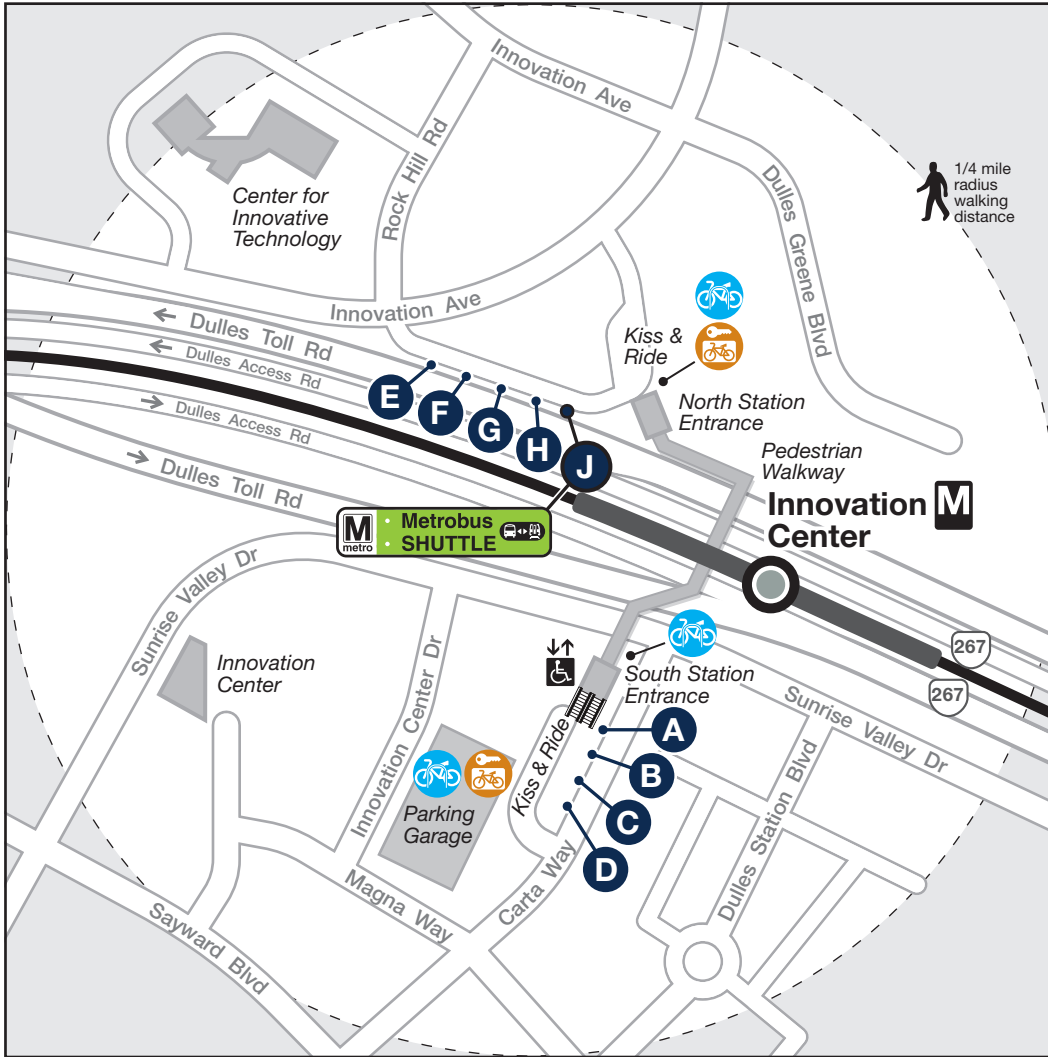

Station Vicinity Map Innovation Center

LEGEND

A Bus Stop (on the street) **A** Bus Bay (at the station)

The lettered discs on this map will help you locate the bus stop or bay near this station. Be advised the letters are not displayed on the street bus stops.

Elevator Bike Rack

Escalator Bike Locker/Secure Bike Room

Metro Station and line

Innovation Ctr SVM-0622

J **M** Metrobus SHUTTLE

In the event of an emergency, this bus stop will also be served by shuttle buses.

Approximate walking distance to the next Metro Station from this exit

There are no stations within a reasonable walking distance.

BUS SERVICE AND BOARDING LOCATIONS

Route	Destination	Board at	Route	Destination	Board at
FAIRFAX CONNECTOR					
552	Wiehle-Reston East M	J	320	Dulles Town Center Park & Ride, GWU	G
937	Harbor House	D	321	Dulles Town Center Park & Ride, GWU	G
937	Herndon M	A	322	Dulles Town Center Park & Ride	E
951	Herndon M	A	323	Sterling Blvd	F
983	Dulles Airport	C			
983	Air & Space Museum Udvar-Hazy Center	B			
LOUDOUN COUNTY TRANSIT					